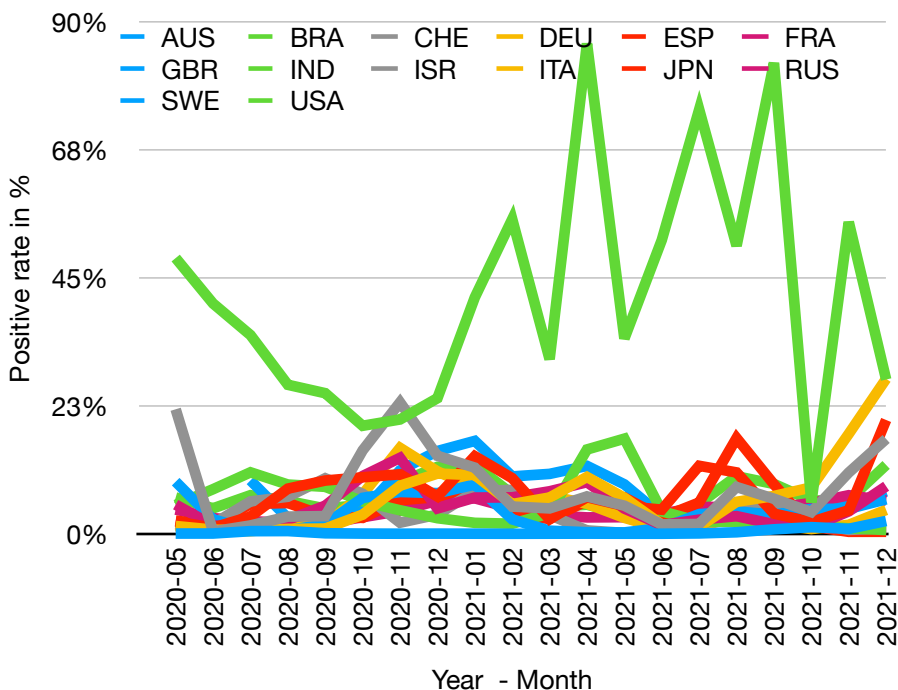

Covid-19 parameters

Positive rate

We continue with this second post with the positive rate (in %) parameter per month and country. Some countries show a higher percentage in Q4.2021, e.g. Germany 27%, Spain 20%. Some other countries show high percentage in every Q4, e.g. France, Italy or US. Brazil is an exception.

fig. 14.2 - Positive rate per country

fig. 14.3 - Positive rate per country (excluding Brazil)