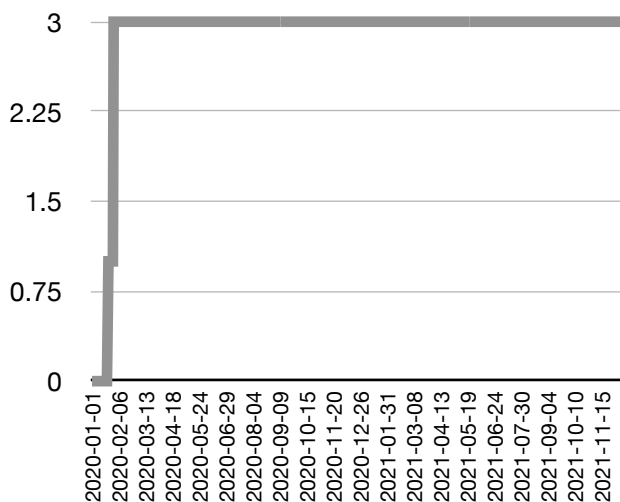

## Measures: international travel controls in Italy, Japan and the US

Plans for international travel controls in Italy, Japan and US. Values 0 (none) to 4 (borders closed).

fig. 13.16 - Mesures: International travel in Italy